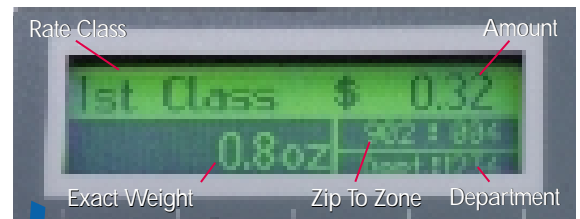

SE37/SE57

Postage Computing Scales

Neopost's SE37 and SE57 electronic scales deliver accuracy, speed and a wealth of automatic functions.

Put An End To Overpayments

Neopost's SE37 and SE57 rate calculating scales save postage dollars by accurately weighing and automatically calculating the correct postage. In fact, according to the United States Postal Service, an electronic scale can save from 10% to 20% off your postage expenses. The SE37 and SE57 scales have:

- 5 lb. and 10 lb. capacities
- Digital weighing technology
- Unprecedented accuracy

The easy-to-read LCD display shows accurate information for a variety of carriers and user-activated functions.

The Need For Speed

Accurate, Fast and Multi-functional

SE37 and SE57 scales combine easy operation with advanced technology to provide reliable, productive performance.

The color-coded keyboard and easy-to-read display enhance productivity with clearly marked selection keys, easy-to-follow display messages and multiple function keys.