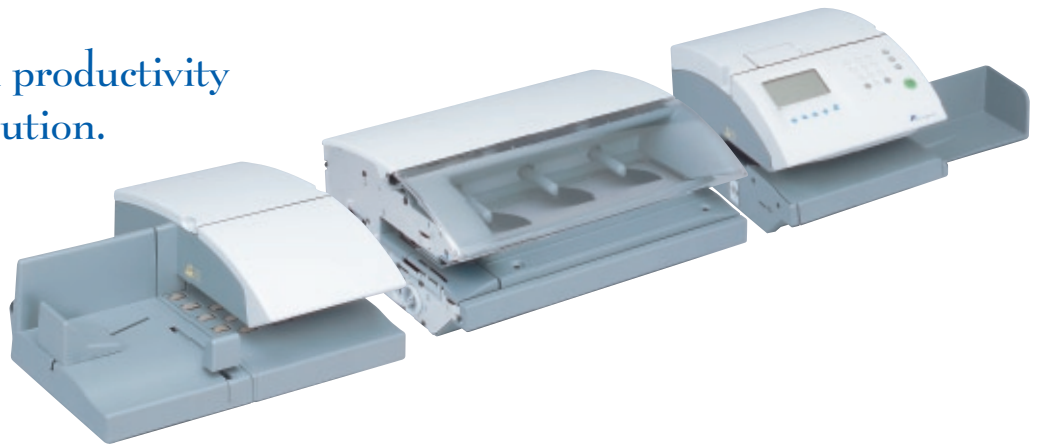

Neopost IJ 80

The professional mailing solution for corporations on the move.

The Neopost IJ 80 mailing system combines speed, modularity and advanced technology to deliver a mailing solution that's simple and effective.

Mail center managers faced with the challenge of increasing output while decreasing costs will revel in the Neopost IJ 80. Combining performance and reliability with advanced technology and modularity, the IJ 80 does it all so your staff doesn't have to. With an IJ 80 you can:

Neopost IJ 80 - Modularity and Performance

Maximize your mailroom productivity with a custom mailing solution.

Neopost's modular IJ 80 is the professional mailing solution for growing needs and shrinking budgets.

If there's one constant in business, it's change. Neopost built the IJ 80 with modular add-ons to quickly and easily accommodate change as it comes - meaning you only pay for the capabilities you need. The Neopost IJ 80 is simple to operate yet durable enough to stand up to the demands of the toughest environments.