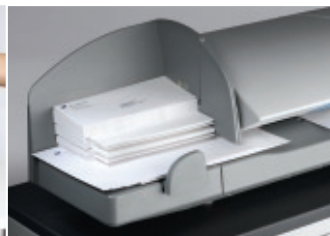

The optional mixed mail feeder quickly handles mail pieces of various sizes and thicknesses up to 5/8"