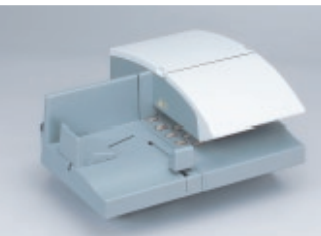

Neopost's high-capacity auto feeder expedites mail processing and is standard with all systems