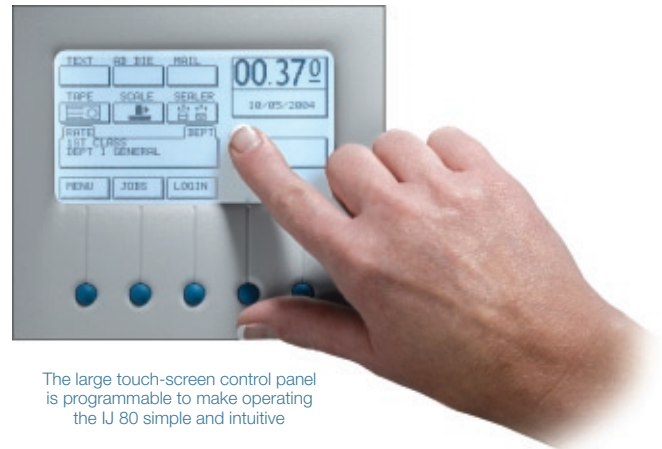

The large touch-screen control panel is programmable to make operating the IJ 80 simple and intuitive